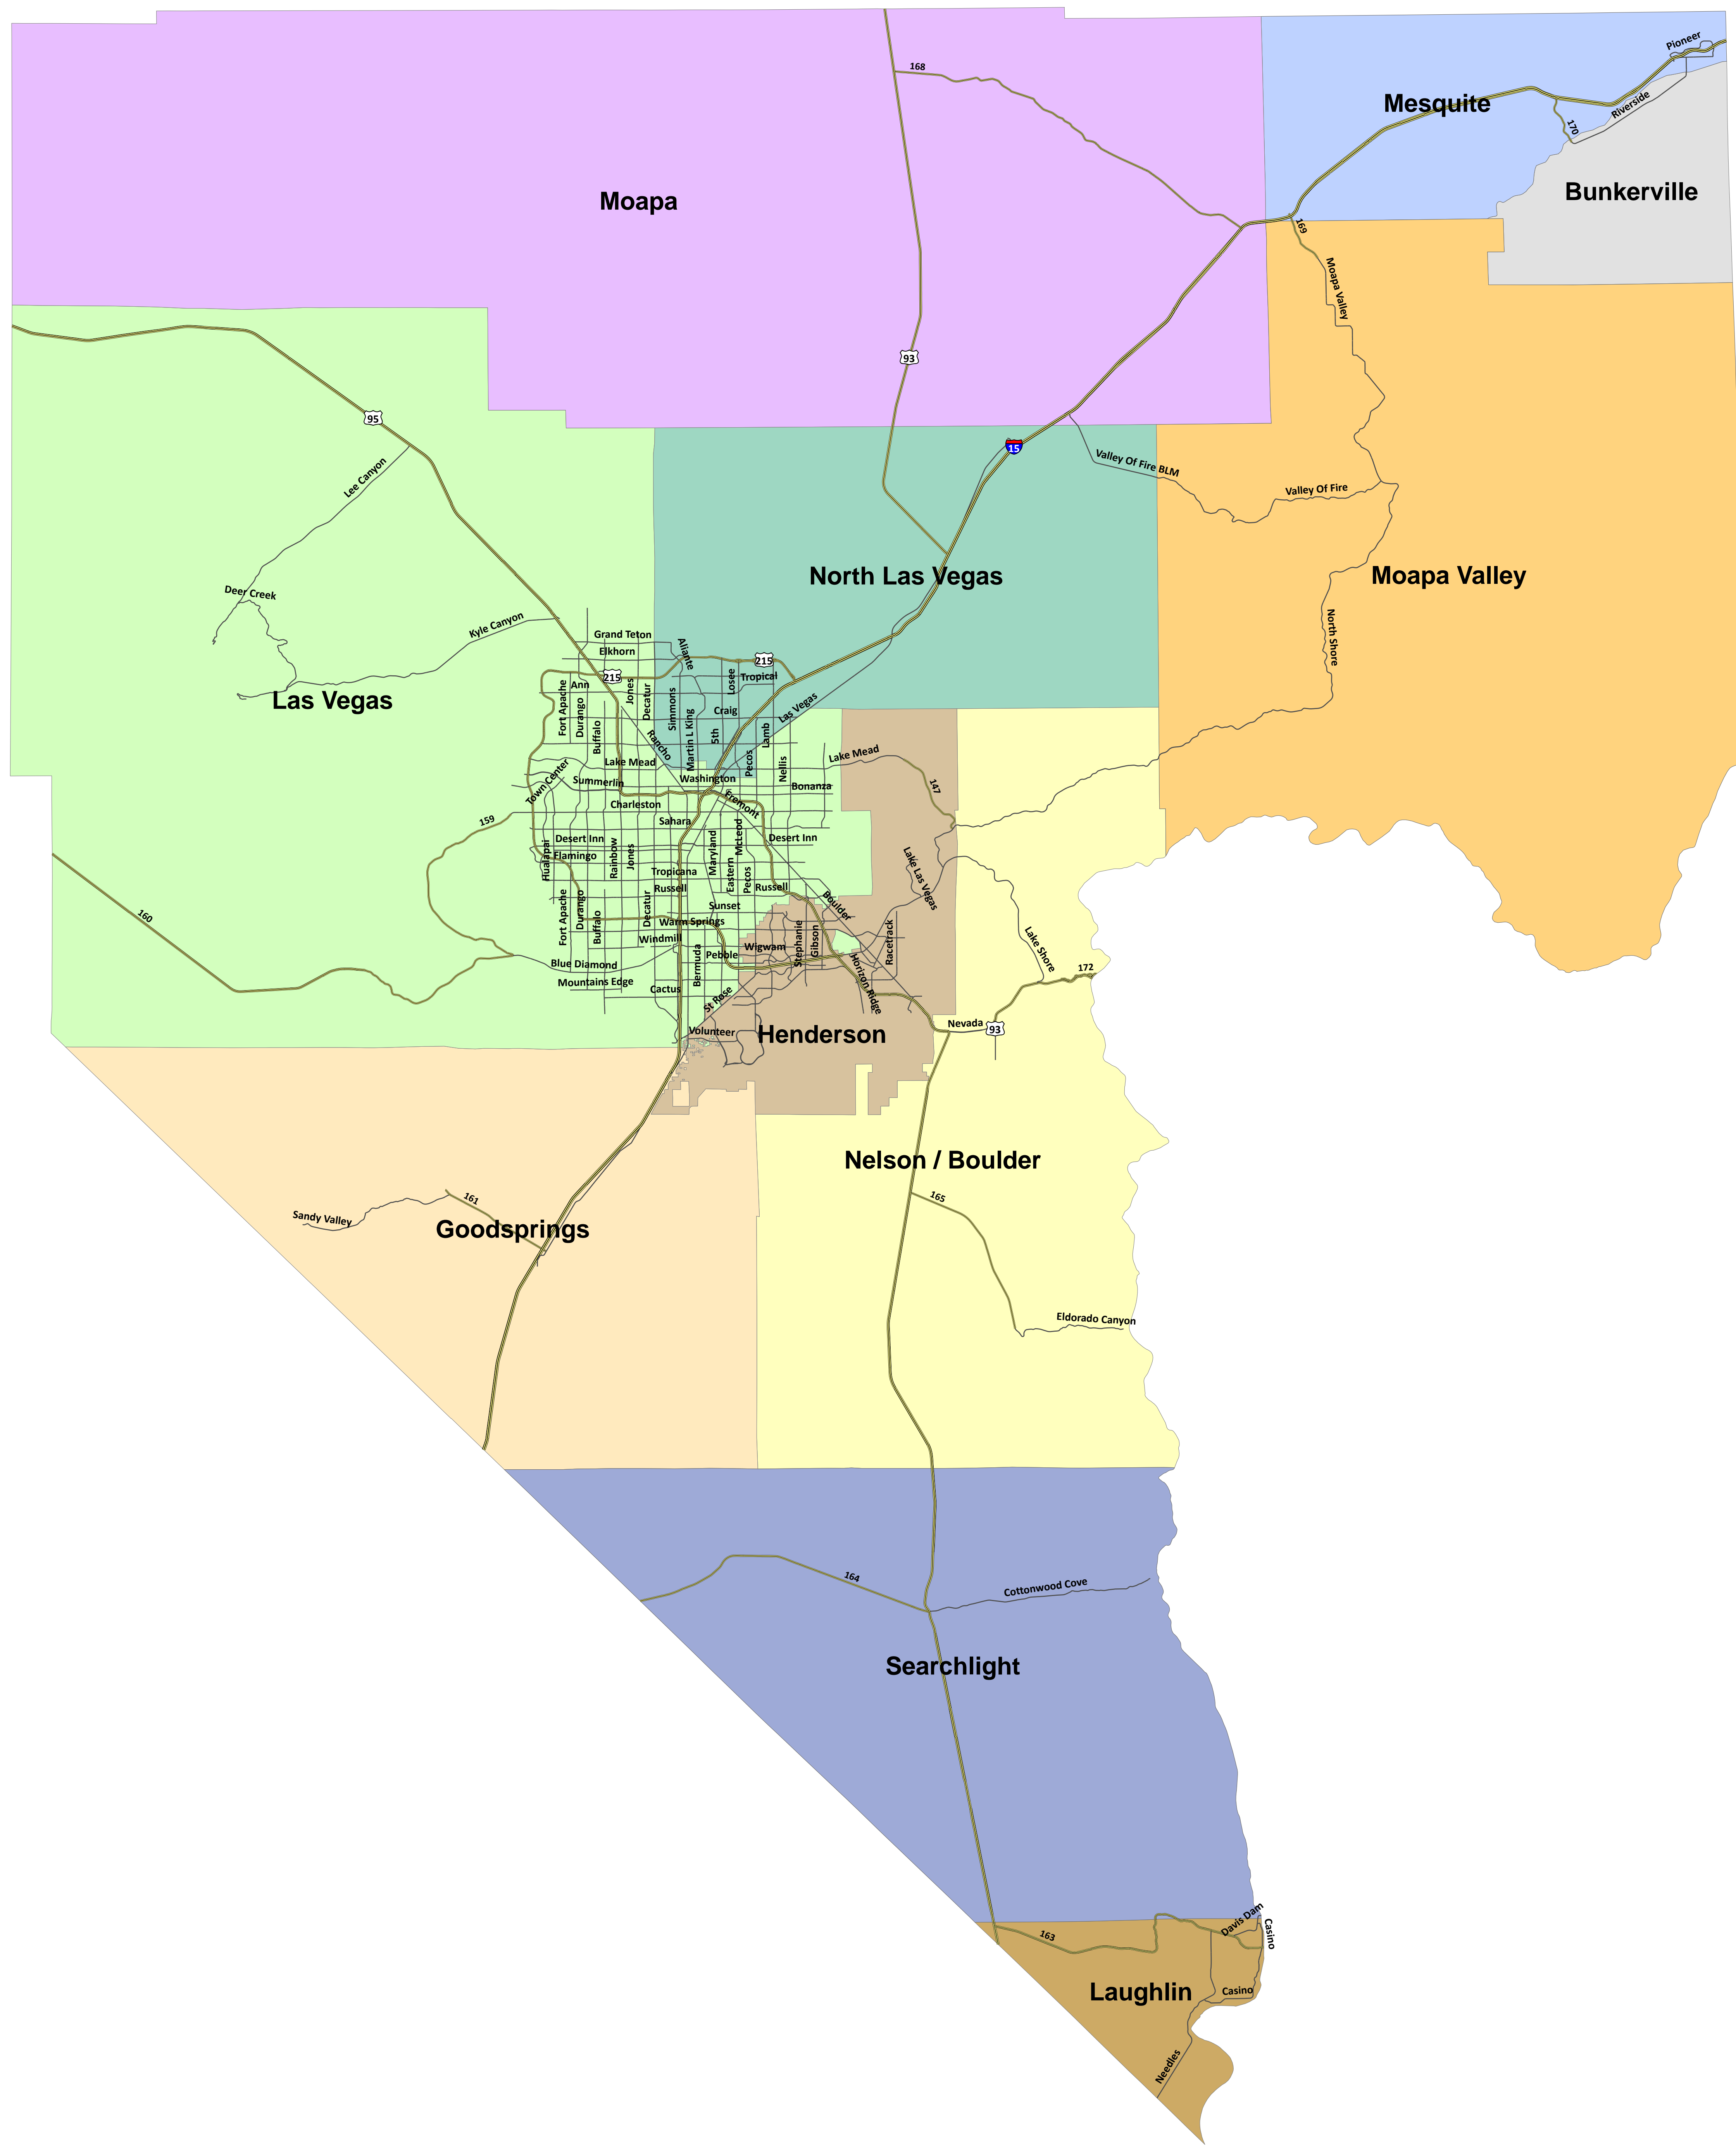

CLARK COUNTY TOWNSHIPS

Clark County, Nevada

GEOGRAPHIC
INFORMATION
SYSTEMS

Legend TOWNSHIPS

- BOC
- BUN
- GDS
- HEN
- LAS
- LGH
- MES
- MOA
- MVA
- NLV
- SCH

1 inch = 23,422 feet
February 4, 2016

Clark County
Vicinity Map - No Scale

This information is for display purposes only. No liability is assumed as to the accuracy of the data delineated herein.